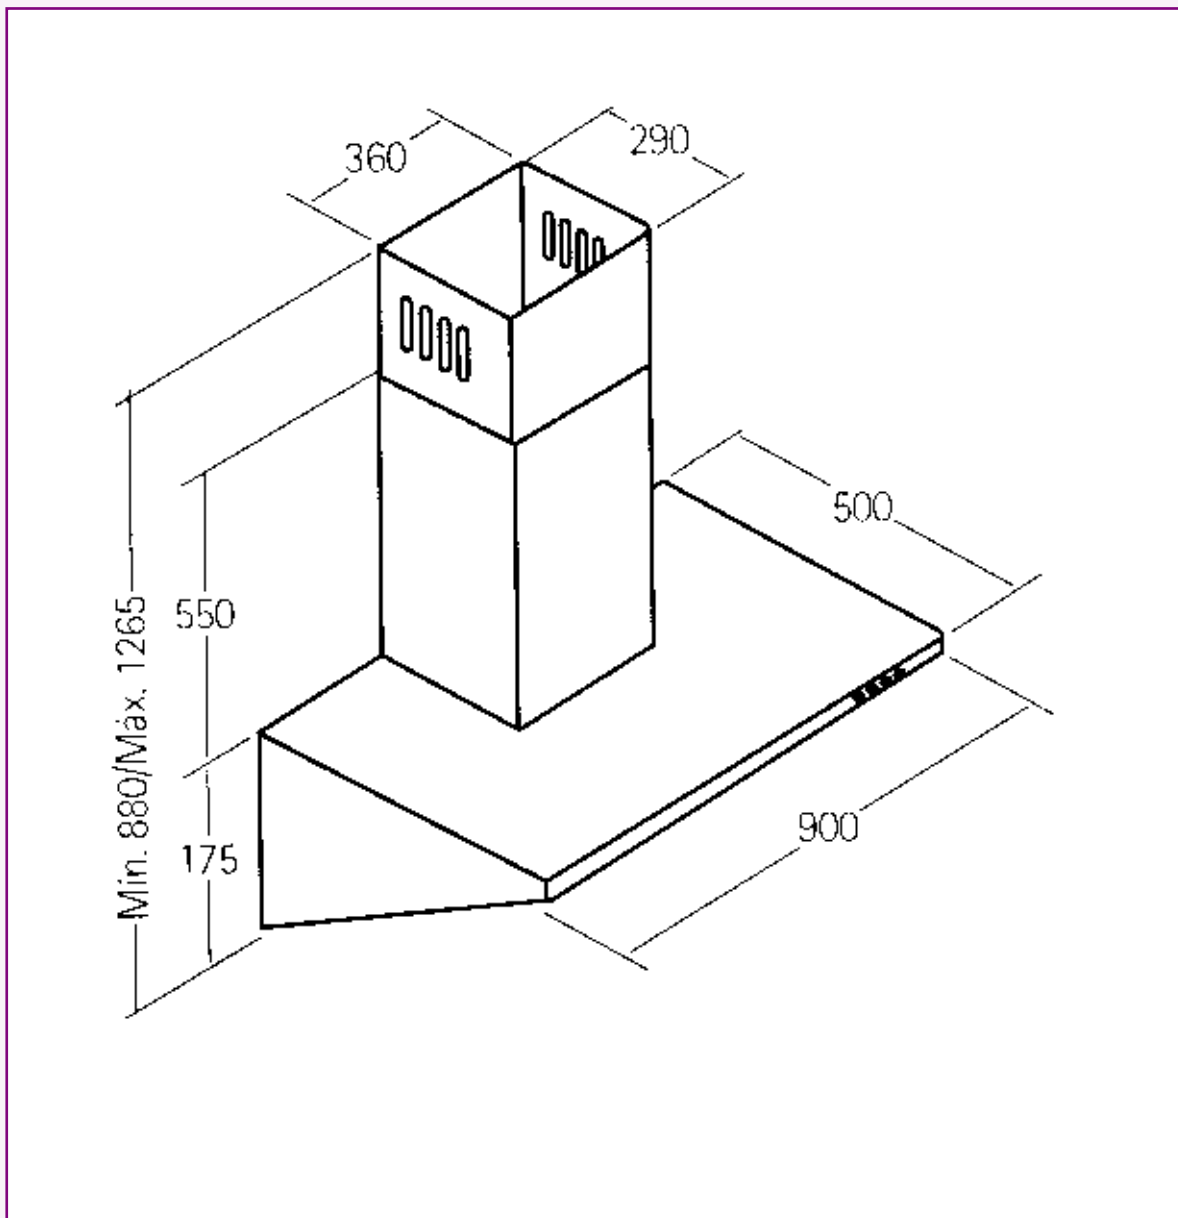

Professional

Vectaire Ltd
Lincoln Road
Cressex Business Park
High Wycombe
Bucks, HP12 3RH
Tel: +44(0)1494 522333
Fax: +44(0)1494 522337
Email: sales@vectaire.co.uk