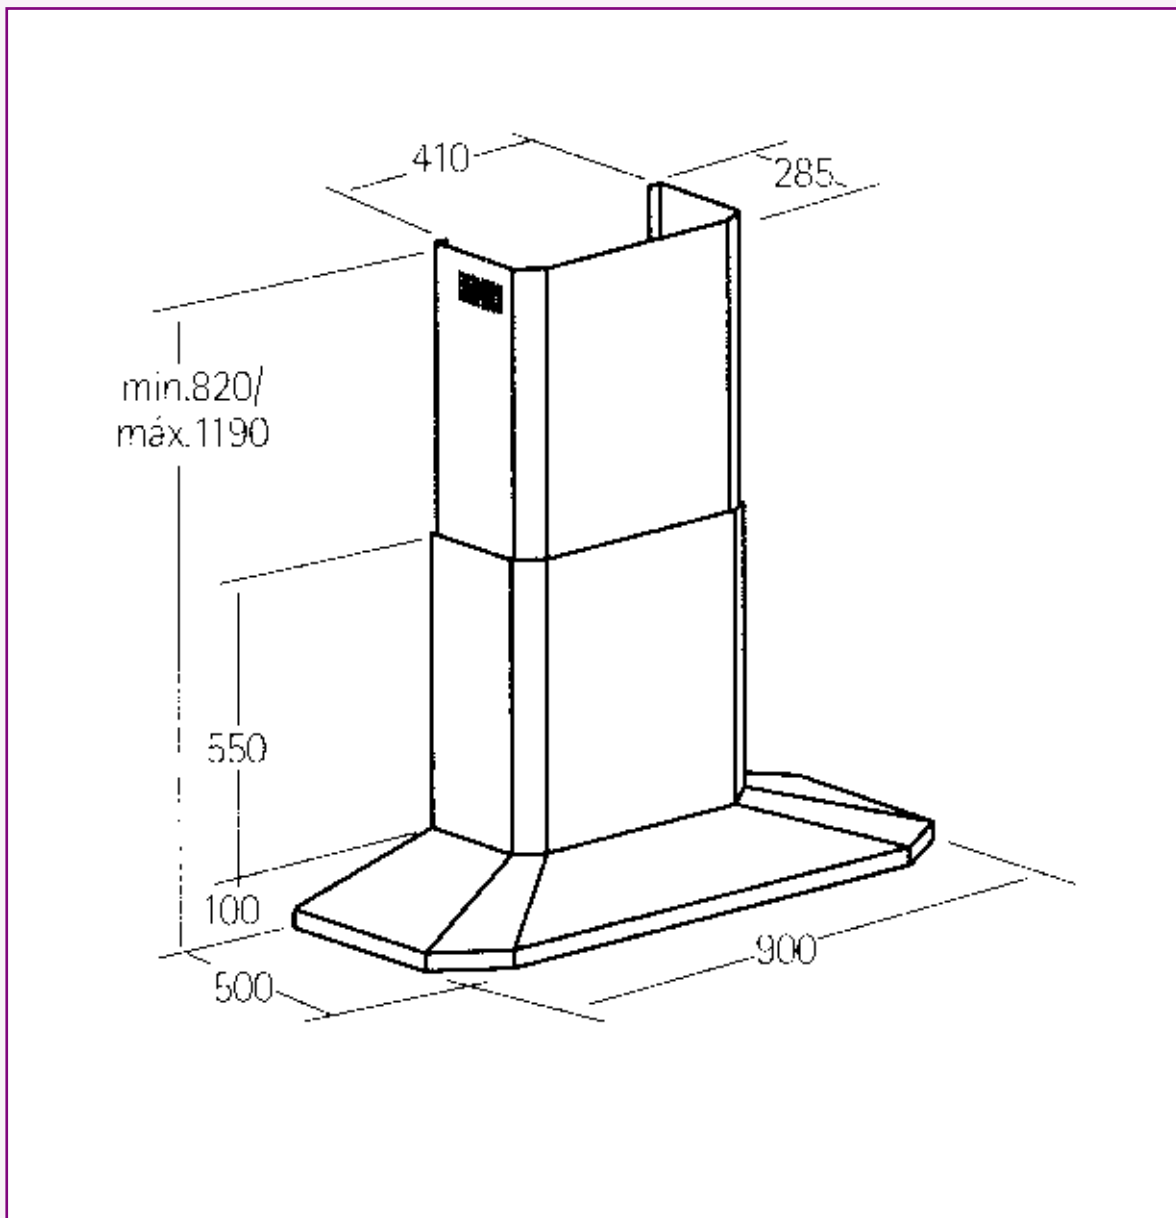

Penta

Vectaire Ltd
Lincoln Road
Cressex Business Park
High Wycombe
Bucks, HP12 3RH
Tel: +44(0)1494 522333
Fax: +44(0)1494 522337
Email: sales@vectaire.co.uk