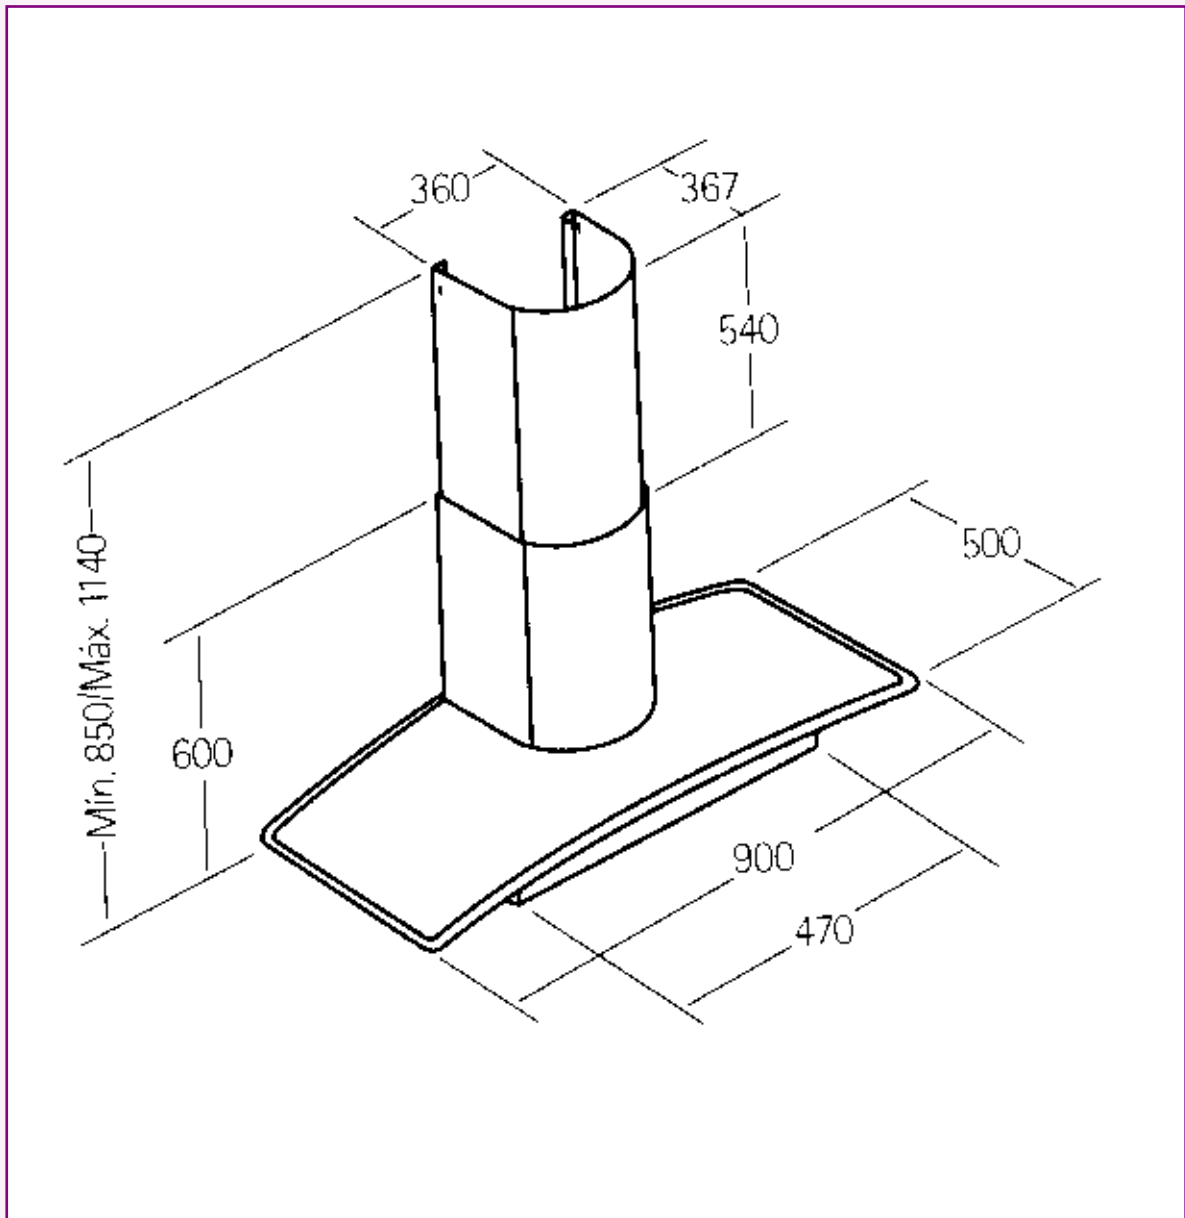

Delta

Vectaire Ltd
Lincoln Road
Cressex Business Park
High Wycombe
Bucks, HP12 3RH
Tel: +44(0)1494 522333
Fax: +44(0)1494 522337
Email: sales@vectaire.co.uk