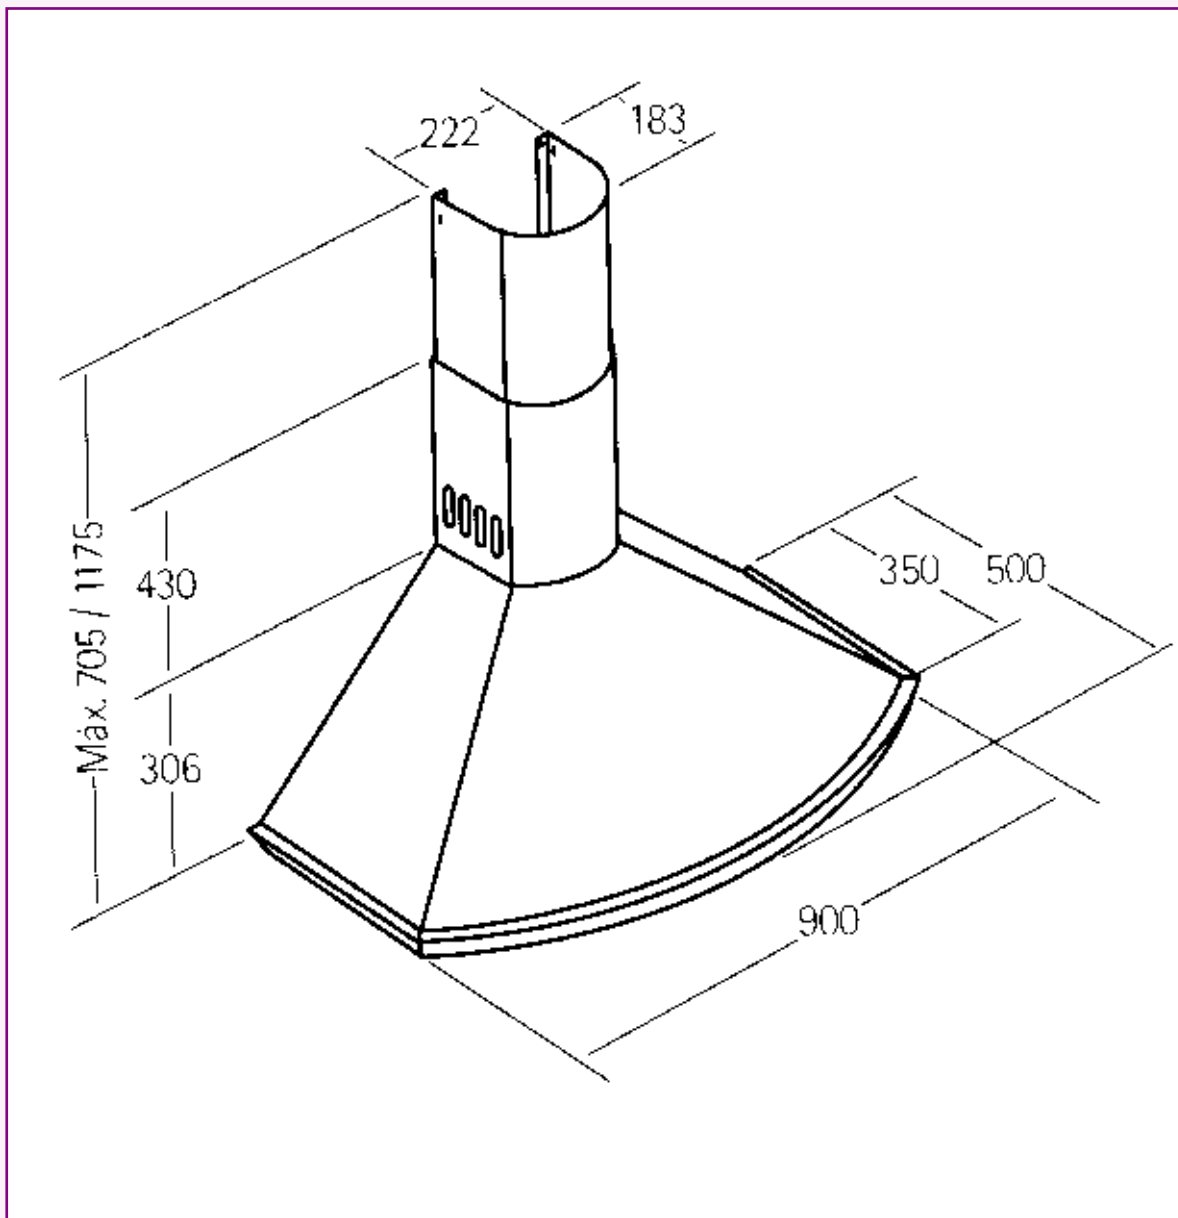

Clasica

Vectaire Ltd
Lincoln Road
Cressex Business Park
High Wycombe
Bucks, HP12 3RH
Tel: +44(0)1494 522333
Fax: +44(0)1494 522337
Email: sales@vectaire.co.uk